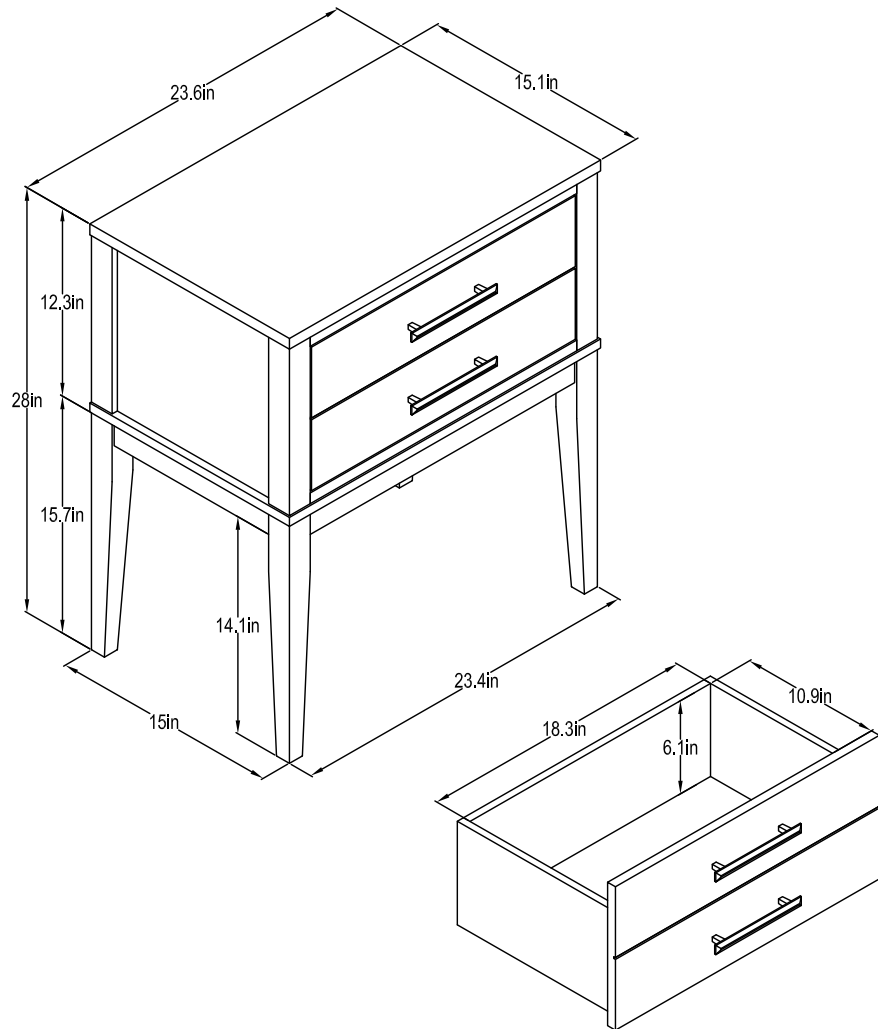

# 6781013(872)COM -NIGHTSTAND

Wood Breakdown:  
MDF 85%, PB 0%.  
Total storage: 0.7 cubic feet

Overall Product Size:  
23.6" W × 15.1" D × 28" H  
60cm W × 38.5cm D × 71.1cm H

Maximum Weight Capacities  
Unit Weight:126.1 lbs. (57.33kg)