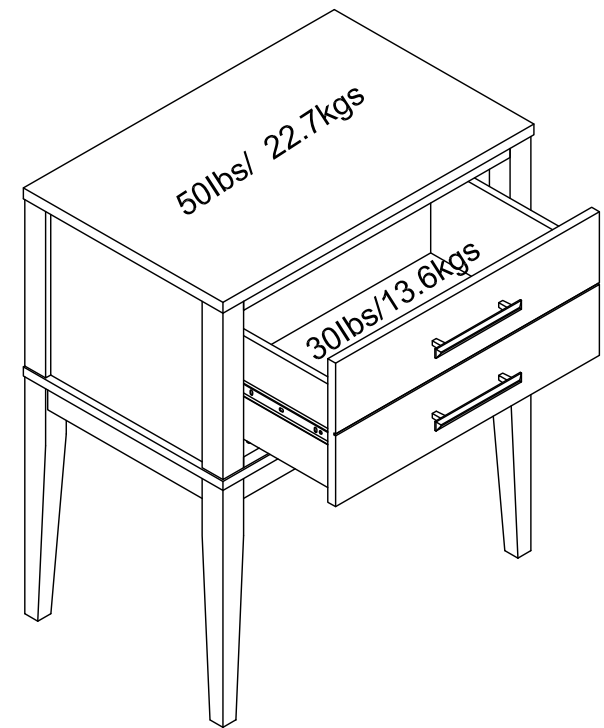

# 6781013(872)COM -NIGHTSTAND

Wood Breakdown:  
MDF 85%, PB 0%.  
Total storage: 0.7 cubic feet

Overall Product Size:  
23.6" W × 15.1" D × 28" H  
60cm W × 38.5cm D × 71.1cm H

Maximum Weight Capacities  
Unit Weight:126.1 lbs. (57.33kg)